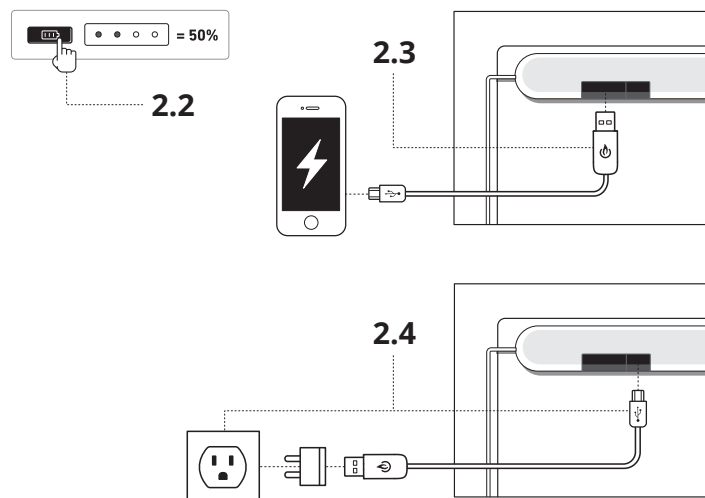

WARRANTY

BioLite has a 1-year limited warranty. Should this product not function properly under normal use within 1 year of purchase, contact BioLite or your local distributor for return process information. BioLite alone will determine if the problem is due to a manufacturing flaw. If so, BioLite will repair or replace the unit at its discretion and send it to you, free of charge. This warranty does not cover any damage or malfunction arising from misuse, improper maintenance, negligence, normal wear and tear, or accident. Never alter the SolarPanel 5+ in any way or use with any part or accessory not expressly approved by BioLite. This warranty applies only to the original purchaser and proof of purchase is required. All implied warranties required under law are limited to one year. BioLite shall not be liable for any consequential or incidental damages whatsoever. BioLite shall not be held liable if the product or defect herein causes damage or failure of other equipment. This warranty gives you specific legal rights. You may also have other rights that vary from state to state. Some states do not allow the exclusion or limitation of incidental or consequential damages, or limitation or exclusion of implied warranties, so the above exclusions or limitations may not apply to you.