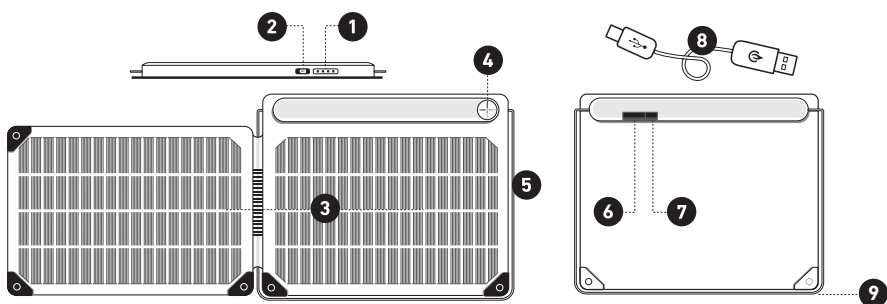

BioLite SolarPanel 10+

IMPORTANT: Read all instructions and warnings before use.

WARNING: The SolarPanel 10+ contains a battery. Do not submerge in water.

Prior to First Use: The SolarPanel 10+ comes with an integrated battery, allowing you to store power on the go. For a head start on the trail, you can pre-charge your SolarPanel 10+ before heading out by plugging it in via micro-USB to any power source such as a wall outlet or computer USB port.

Product Specifications: Dimensions: 10.12 x 8.19 x 0.94 in; 257 x 208 x 24 mm **Weight:** 1.21 lbs (550 g) **Inputs:** Micro USB charge in **Outputs:** USB charge out **Power Output:** 10 watts at peak sun **Cell Type:** Monocrystalline **Battery:** 3000mAh lithium-ion

1 SETUP

- To maximize power generation, place your SolarPanel 10+ in direct sunlight: align the panel's **sundial** so that the black dot's shadow is in the center of the axis. **(1.1)**
- Stabilize the position of your panel with the integrated 360 degree kickstand: rotate in any direction for hanging, standing, or stabilizing on uneven terrain. **(1.2)**

Reference tip: Approximately 1 hour in direct peak sun will fully charge the integrated battery

- To charge a device using the SolarPanel 10+, plug the device into the **USB charge out port** located in the orange bar on the backside of your panel **(2.3)** and press the battery status button once.
- To stop charging your device, unplug from the SolarPanel 10+.
- To supplement or top off your SolarPanel 10+'s internal battery, use the included micro USB cord to connect to a wall outlet, computer, or other USB power source. **(2.4)**