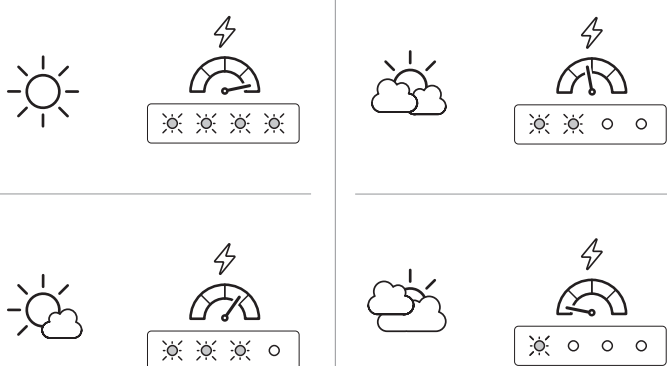

BioLite SolarPanel 10+

IMPORTANT: Read all instructions and warnings before use.

WARNING: The SolarPanel 10+ contains a battery. Do not submerge in water.

Prior to First Use: The SolarPanel 10+ comes with an integrated battery, allowing you to store power on the go. For a head start on the trail, you can pre-charge your SolarPanel 10+ before heading out by plugging it in via micro-USB to any power source such as a wall outlet or computer USB port.

In the Box: SolarPanel 10+, USB Cable, Quick Start Guide

Care & Maintenance: If the SolarPanel 5+ gets dirty, simply wipe away the dirt with a damp cloth. The SolarPanel 5+ is weather resistant. Do not leave out in rain for prolonged period of time and do not submerge in water. Store in a cool dry area when not in use.

Product Specifications: Dimensions: 10.12 x 8.19 x 0.94 in; 257 x 208 x 24 mm **Weight:** 1.21 lbs (550 g) **Inputs:** Micro USB charge in **Outputs:** USB charge out **Power Output:** 10 watts at peak sun **Cell Type:** Monocrystalline **Battery:** 3000mAh lithium-ion

Components & Controls

1. Battery & Charge Strength Indicator	4. Sundial	7. Micro USB Charge In
2. Battery Status Button	5. Kickstand	8. USB Cable
3. High Efficiency Monocrystalline Panel	6. USB Charge Out	9. Corner Latches

1 SETUP

1. To maximize power generation, place your SolarPanel 10+ in direct sunlight: align the panel's **sundial** so that the black dot's shadow is in the center of the axis. **(1.1)**
2. Stabilize the position of your panel with the integrated 360 degree kickstand: rotate in any direction for hanging, standing, or stabilizing on uneven terrain. **(1.2)**

2 CHARGING