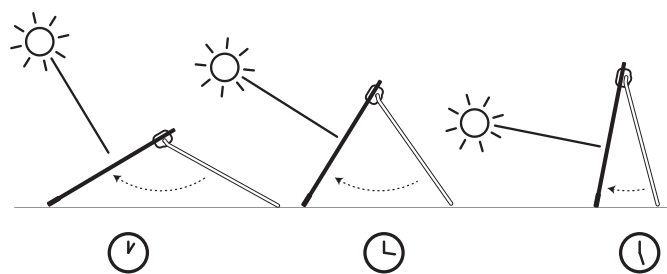

BioLite SolarPanel 10+

IMPORTANT: Read all instructions and warnings before use.

WARNING: The SolarPanel 10+ contains a battery. Do not submerge in water.

Prior to First Use: The SolarPanel 10+ comes with an integrated battery, allowing you to store power on the go. For a head start on the trail, you can pre-charge your SolarPanel 10+ before heading out by plugging it in via micro-USB to any power source such as a wall outlet or computer USB port.

In the Box: SolarPanel 10+, USB Cable, Quick Start Guide

Care & Maintenance: If the SolarPanel 5+ gets dirty, simply wipe away the dirt with a damp cloth. The SolarPanel 5+ is weather resistant. Do not leave out in rain for prolonged period of time and do not submerge in water. Store in a cool dry area when not in use.

Product Specifications: Dimensions: 10.12 x 8.19 x 0.94 in; 257 x 208 x 24 mm **Weight:** 1.21 lbs (550 g) **Inputs:** Micro USB charge in **Outputs:** USB charge out **Power Output:** 10 watts at peak sun **Cell Type:** Monocrystalline **Battery:** 3000mAh lithium-ion

Components & Controls

1. Battery & Charge Strength Indicator	4. Sundial	7. Micro USB Charge In
2. Battery Status Button	5. Kickstand	8. USB Cable
3. High Efficiency Monocrystalline Panel	6. USB Charge Out	9. Corner Latches

1 SETUP

1. To maximize power generation, place your SolarPanel 10+ in direct sunlight: align the panel's **sundial** so that the black dot's shadow is in the center of the axis. **(1.1)**
2. Stabilize the position of your panel with the integrated 360 degree kickstand: rotate in any direction for hanging, standing, or stabilizing on uneven terrain. **(1.2)**

2 CHARGING