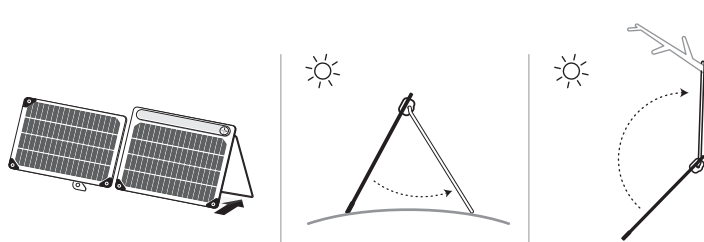

BioLite SolarPanel 10+

IMPORTANT: Read all instructions and warnings before use.

WARNING: The SolarPanel 10+ contains a battery. Do not submerge in water.

Prior to First Use: The SolarPanel 10+ comes with an integrated battery, allowing you to store power on the go. For a head start on the trail, you can pre-charge your SolarPanel 10+ before heading out by plugging it in via micro-USB to any power source such as a wall outlet or computer USB port.

In the Box: SolarPanel 10+, USB Cable, Quick Start Guide

Care & Maintenance: If the SolarPanel 5+ gets dirty, simply wipe away the dirt with a damp cloth. The SolarPanel 5+ is weather resistant. Do not leave out in rain for prolonged period of time and do not submerge in water. Store in a cool dry area when not in use.

Product Specifications: Dimensions: 10.12 x 8.19 x 0.94 in; 257 x 208 x 24 mm **Weight:** 1.21 lbs (550 g) **Inputs:** Micro USB charge in **Outputs:** USB charge out **Power Output:** 10 watts at peak sun **Cell Type:** Monocrystalline **Battery:** 3000mAh lithium-ion

Components & Controls

1. Battery & Charge Strength Indicator	4. Sundial	7. Micro USB Charge In
2. Battery Status Button	5. Kickstand	8. USB Cable
3. High Efficiency Monocrystalline Panel	6. USB Charge Out	9. Corner Latches

1 SETUP

1. To maximize power generation, place your SolarPanel 10+ in direct sunlight: align the panel's **sundial** so that the black dot's shadow is in the center of the axis. **(1.1)**
2. Stabilize the position of your panel with the integrated 360 degree kickstand: rotate in any direction for hanging, standing, or stabilizing on uneven terrain. **(1.2)**

2 CHARGING