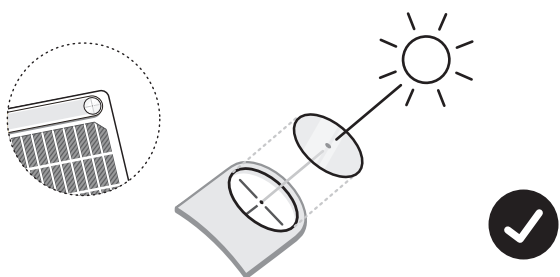

BioLite SolarPanel 10+

IMPORTANT: Read all instructions and warnings before use.

WARNING: The SolarPanel 10+ contains a battery. Do not submerge in water.

Prior to First Use: The SolarPanel 10+ comes with an integrated battery, allowing you to store power on the go. For a head start on the trail, you can pre-charge your SolarPanel 10+ before heading out by plugging it in via micro-USB to any power source such as a wall outlet or computer USB port.

In the Box: SolarPanel 10+, USB Cable, Quick Start Guide

Care & Maintenance: If the SolarPanel 5+ gets dirty, simply wipe away the dirt with a damp cloth. The SolarPanel 5+ is weather resistant. Do not leave out in rain for prolonged period of time and do not submerge in water. Store in a cool dry area when not in use.

Product Specifications: Dimensions: 10.12 x 8.19 x 0.94 in; 257 x 208 x 24 mm **Weight:** 1.21 lbs (550 g) **Inputs:** Micro USB charge in **Outputs:** USB charge out **Power Output:** 10 watts at peak sun **Cell Type:** Monocrystalline **Battery:** 3000mAh lithium-ion

Components & Controls

1. Battery & Charge Strength Indicator	4. Sundial	7. Micro USB Charge In
2. Battery Status Button	5. Kickstand	8. USB Cable
3. High Efficiency Monocrystalline Panel	6. USB Charge Out	9. Corner Latches

1 SETUP

1. To maximize power generation, place your SolarPanel 10+ in direct sunlight: align the panel's **sundial** so that the black dot's shadow is in the center of the axis. **(1.1)**
2. Stabilize the position of your panel with the integrated 360 degree kickstand: rotate in any direction for hanging, standing, or stabilizing on uneven terrain. **(1.2)**

2 CHARGING