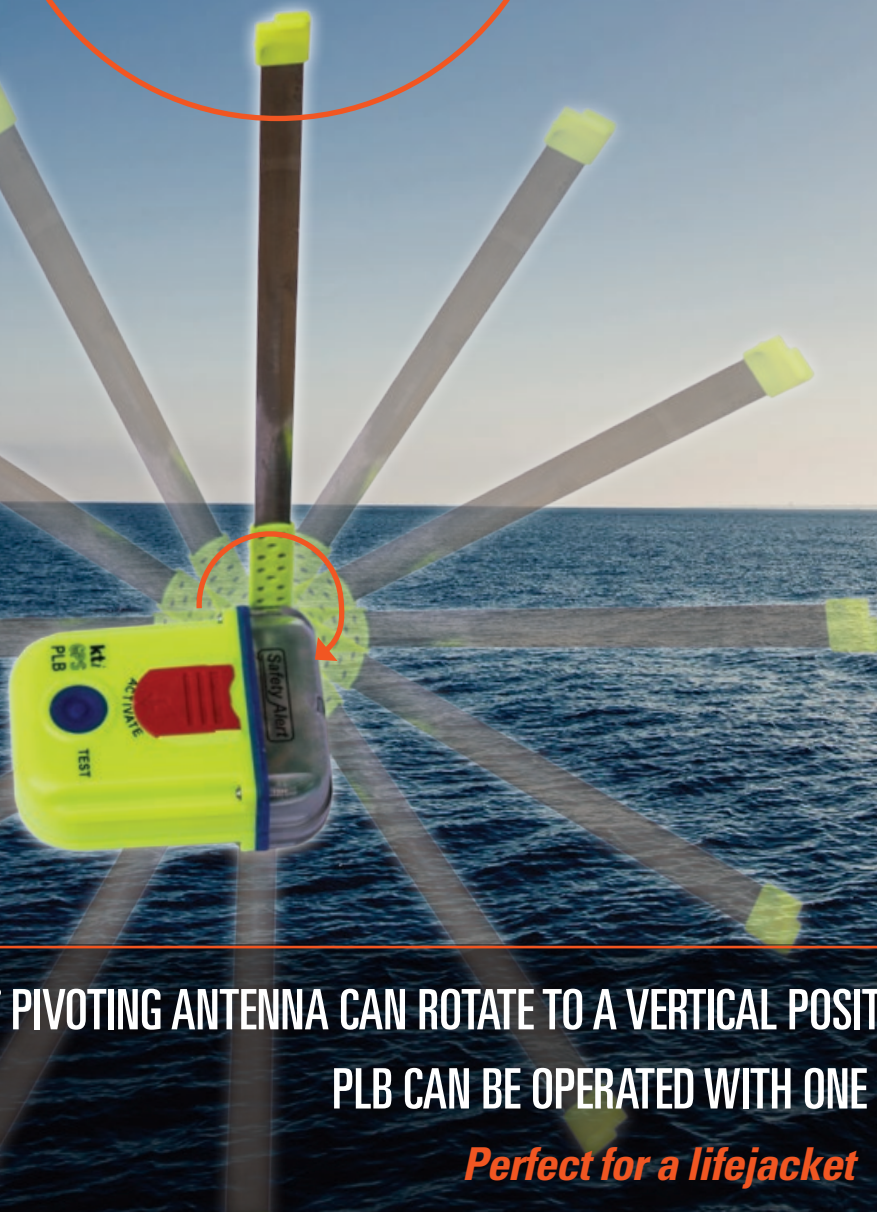

1 Kembla Street, Cheltenham East, VIC 3192 Australia

KTI-Safety-Alert-PLB-Hand

EPIRBs & PLBs

**360°**  
**ANTENNA PIVOT**  
NO ONE DOES IT BETTER THAN US

**360° PIVOTING ANTENNA CAN ROTATE TO A VERTICAL POSITION, INDEPENDENT OF THE CASE  
PLB CAN BE OPERATED WITH ONE HAND!**